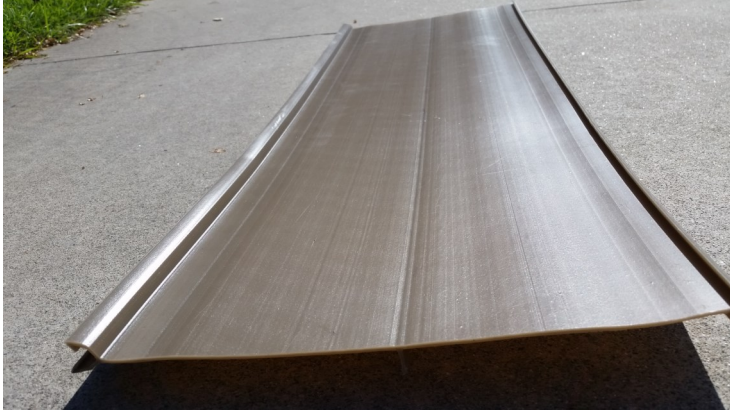

100% POST CONSUMER PLASTIC ROOT BARRIER SPECIFICATIONS

100% POST CONSUMER ROOT BARRIER - BY GREY4GREEN SIZES

12" deep x 24" Wide \$5.80
18" deep x 24" wide \$7.80
24" deep x 24" wide \$9.80
36" deep x 24" wide \$14.80
48" deep x 24" wide \$21.80

Custom depths / lengths are
available on special order.

PRODUCT NUMBERS:

12" X 24" ID: RB12LX24W
12" x 24" ID: RB12Lx12W
18" x 24" ID: RB18Lx12W
24" x 24" ID: RB24Lx12W
36" x 24" ID: RB36Lx12W
48" x 24" ID: RB48Lx12W